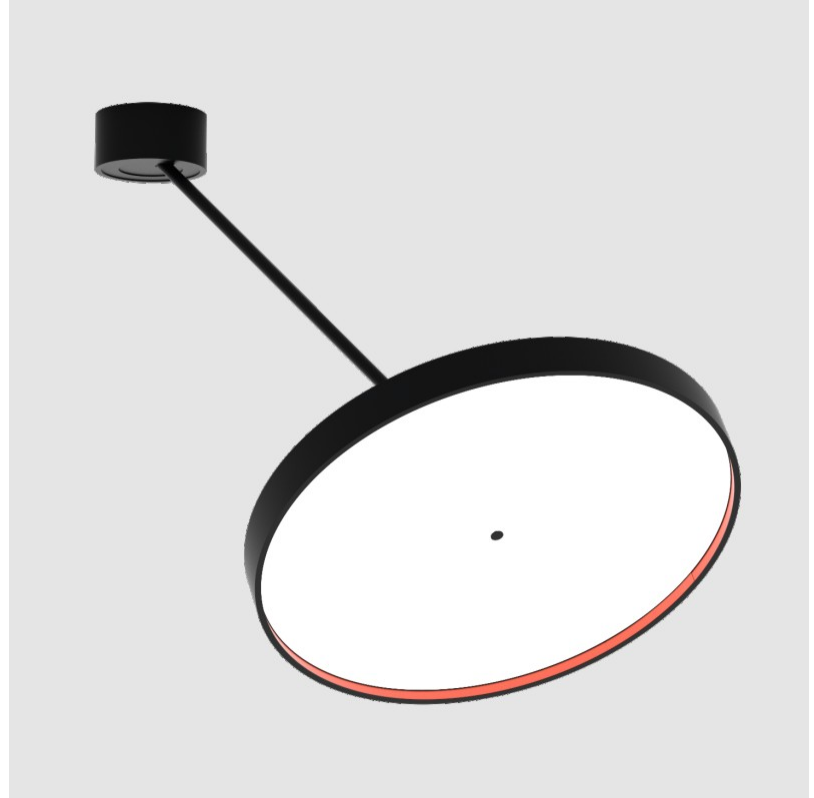

GENERAL

Series: Sign Diva Dancer
Subseries: Sign Diva Dancer Korona
Brand: Prolicht
Division: Architectural
Mounting Type: Suspension
Mounting Location: Ceiling
Subcategory: Pendant

PHYSICAL

Shape: Round
Diameter (mm): 570
Diameter (in): 22 7/16
Height (mm): 870
Depth (mm): 86
Height (in): 34 1/4
Depth (in): 3 3/8
Light Distribution: Adjustable / Direct
Weight (kg): 5
Weight (lbs): 11.023
Diffuser: PMMA - Opal / Micro-Prism / Sparkling Secret / Vintage Industrial
Fixture Finish: SSR / BKV / CWI / CRY / HAB / UFT / ITA / RUA / FTG / MYG / LOD / PUS / FRO / FUP / KIA / POP / BLS / SPG / MEY / GOH / GUM / CHC / COM / ABZ / JAG / OBR / MOS / ROR
Fixture Material: Extruded Aluminum / Steel

ELECTRICAL

Lamp Type: LED (Zhaga Standard)
Input Wattage (W): 52.8
Total Output Wattage (W): 47.52
Dimming: Tri-Mode (Non-Dimming and Phase Dimming (120Vac only) and 0-10V Dimming)
Driver Included: Yes
Driver Location: Integrated
Driver Type: Constant Current - Universal
Driver Class: Class 2
Input Voltage (V): 120 - 277
Constant Current (MA): 350

LED

Color Temperature (*K): 2700 / 3000 / 3500 / 4000
Max. Delivered Lumen (lm): 5060 / 6320 / 6448 / 6580
CRI: >90 CRI
Lamp Life (hrs): 50000

OPTICAL

Adjustability: Rotational Canopy 170°; Tilting Canopy ±50°; Tilting Head ±90°

RATINGS AND CERTIFICATIONS

Certified By: Certified for North American Standards
IP rating: IP20