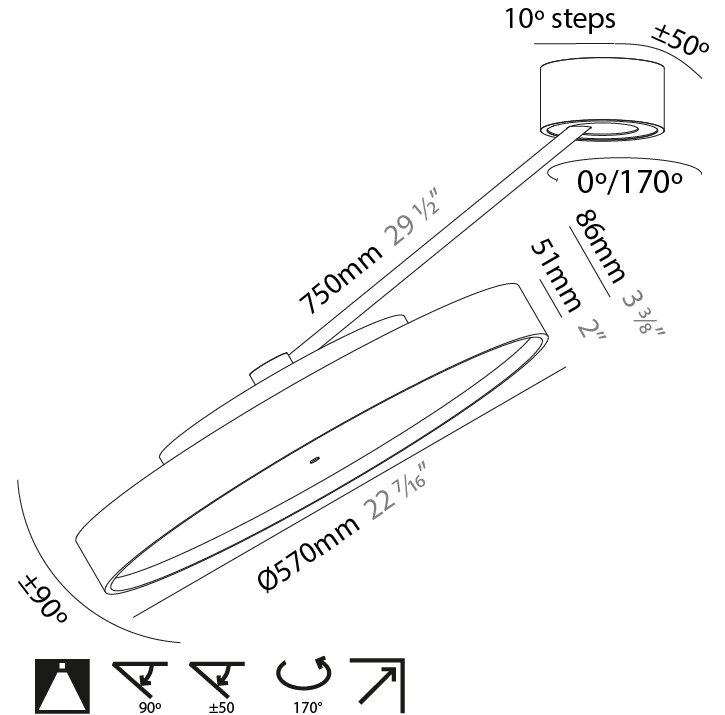

GENERAL

Series: Sign Diva Dancer
Subseries: Sign Diva Dancer Korona
Brand: Prolicht
Division: Architectural
Mounting Type: Suspension
Mounting Location: Ceiling
Subcategory: Pendant

PHYSICAL

Shape: Round
Diameter (mm): 570
Diameter (in): 22 7/16
Height (mm): 870
Depth (mm): 86
Height (in): 34 1/4
Depth (in): 3 3/8
Light Distribution: Adjustable / Direct
Weight (kg): 5
Weight (lbs): 11.023
Diffuser: PMMA - Opal / Micro-Prism / Sparkling Secret / Vintage Industrial
Fixture Finish: SSR / BKV / CWI / CRY / HAB / UFT / ITA / RUA / FTG / MYG / LOD / PUS / FRO / FUP / KIA / POP / BLS / SPG / MEY / GOH / GUM / CHC / COM / ABZ / JAG / OBR / MOS / ROR
Fixture Material: Extruded Aluminum / Steel

ELECTRICAL

Lamp Type: LED (Zhaga Standard)
Input Wattage (W): 52.8
Total Output Wattage (W): 47.52
Dimming: Tri-Mode (Non-Dimming and Phase Dimming (120Vac only) and 0-10V Dimming)
Driver Included: Yes
Driver Location: Integrated
Driver Type: Constant Current - Universal
Driver Class: Class 2
Input Voltage (V): 120 - 277
Constant Current (MA): 350

LED

Color Temperature (*K): 2700 / 3000 / 3500 / 4000
Max. Delivered Lumen (lm): 5060 / 6320 / 6448 / 6580
CRI: >90 CRI
Lamp Life (hrs): 50000

OPTICAL

Adjustability: Rotational Canopy 170°; Tilting Canopy ±50°; Tilting Head ±90°

RATINGS AND CERTIFICATIONS

Certified By: Certified for North American Standards
IP rating: IP20